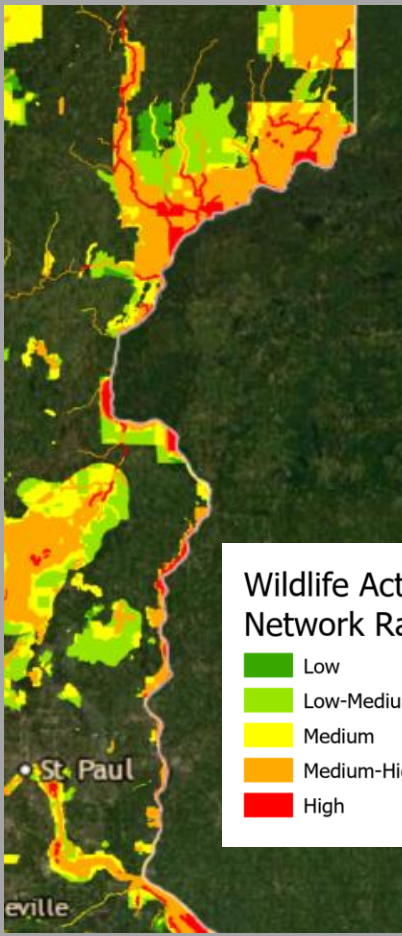

Project Overview

- Target 3 Important Bird Areas and 1 Wildlife Action Plan Conservation Focus Area
- Working in 2 state parks, 2 state forests, and the Belwin Conservancy public area
- Enhance 891 acres and restore 35 acres of prairie and forest
- Improve habitat for 1 state endangered species and 8 Species of Greatest Conservation Need
- 4 participating partners
 - Audubon Minnesota
 - Belwin Conservancy
 - Minnesota State Parks
 - Minnesota State Forests

 Important Bird Areas  Project Locations

Restoring & Enhancing Minnesota's Important Bird Areas in the Saint Croix River Valley

A collaboration between: