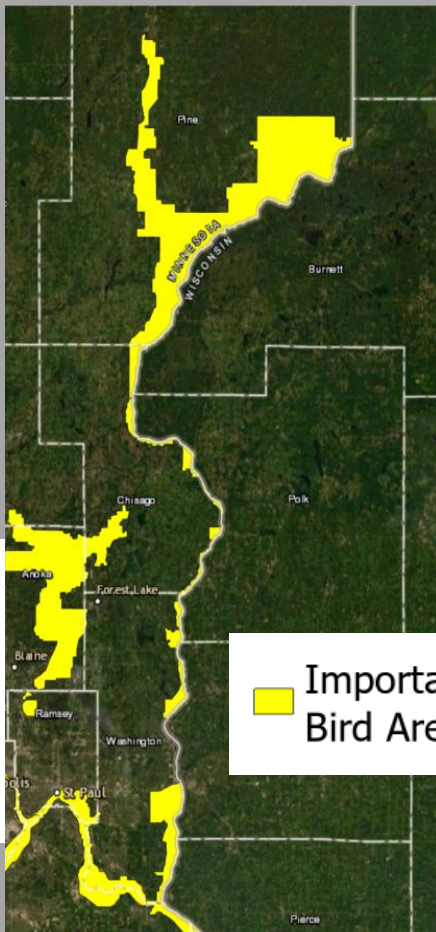

Project Overview

- Target 3 Important Bird Areas and 1 Wildlife Action Plan Conservation Focus Area
- Working in 2 state parks, 2 state forests, and the Belwin Conservancy public area
- Enhance 891 acres and restore 35 acres of prairie and forest
- Improve habitat for 1 state endangered species and 8 Species of Greatest Conservation Need
- 4 participating partners
 - Audubon Minnesota
 - Belwin Conservancy
 - Minnesota State Parks
 - Minnesota State Forests

 Important Bird Areas  Project Locations

Restoring & Enhancing Minnesota's Important Bird Areas in the Saint Croix River Valley

A collaboration between: