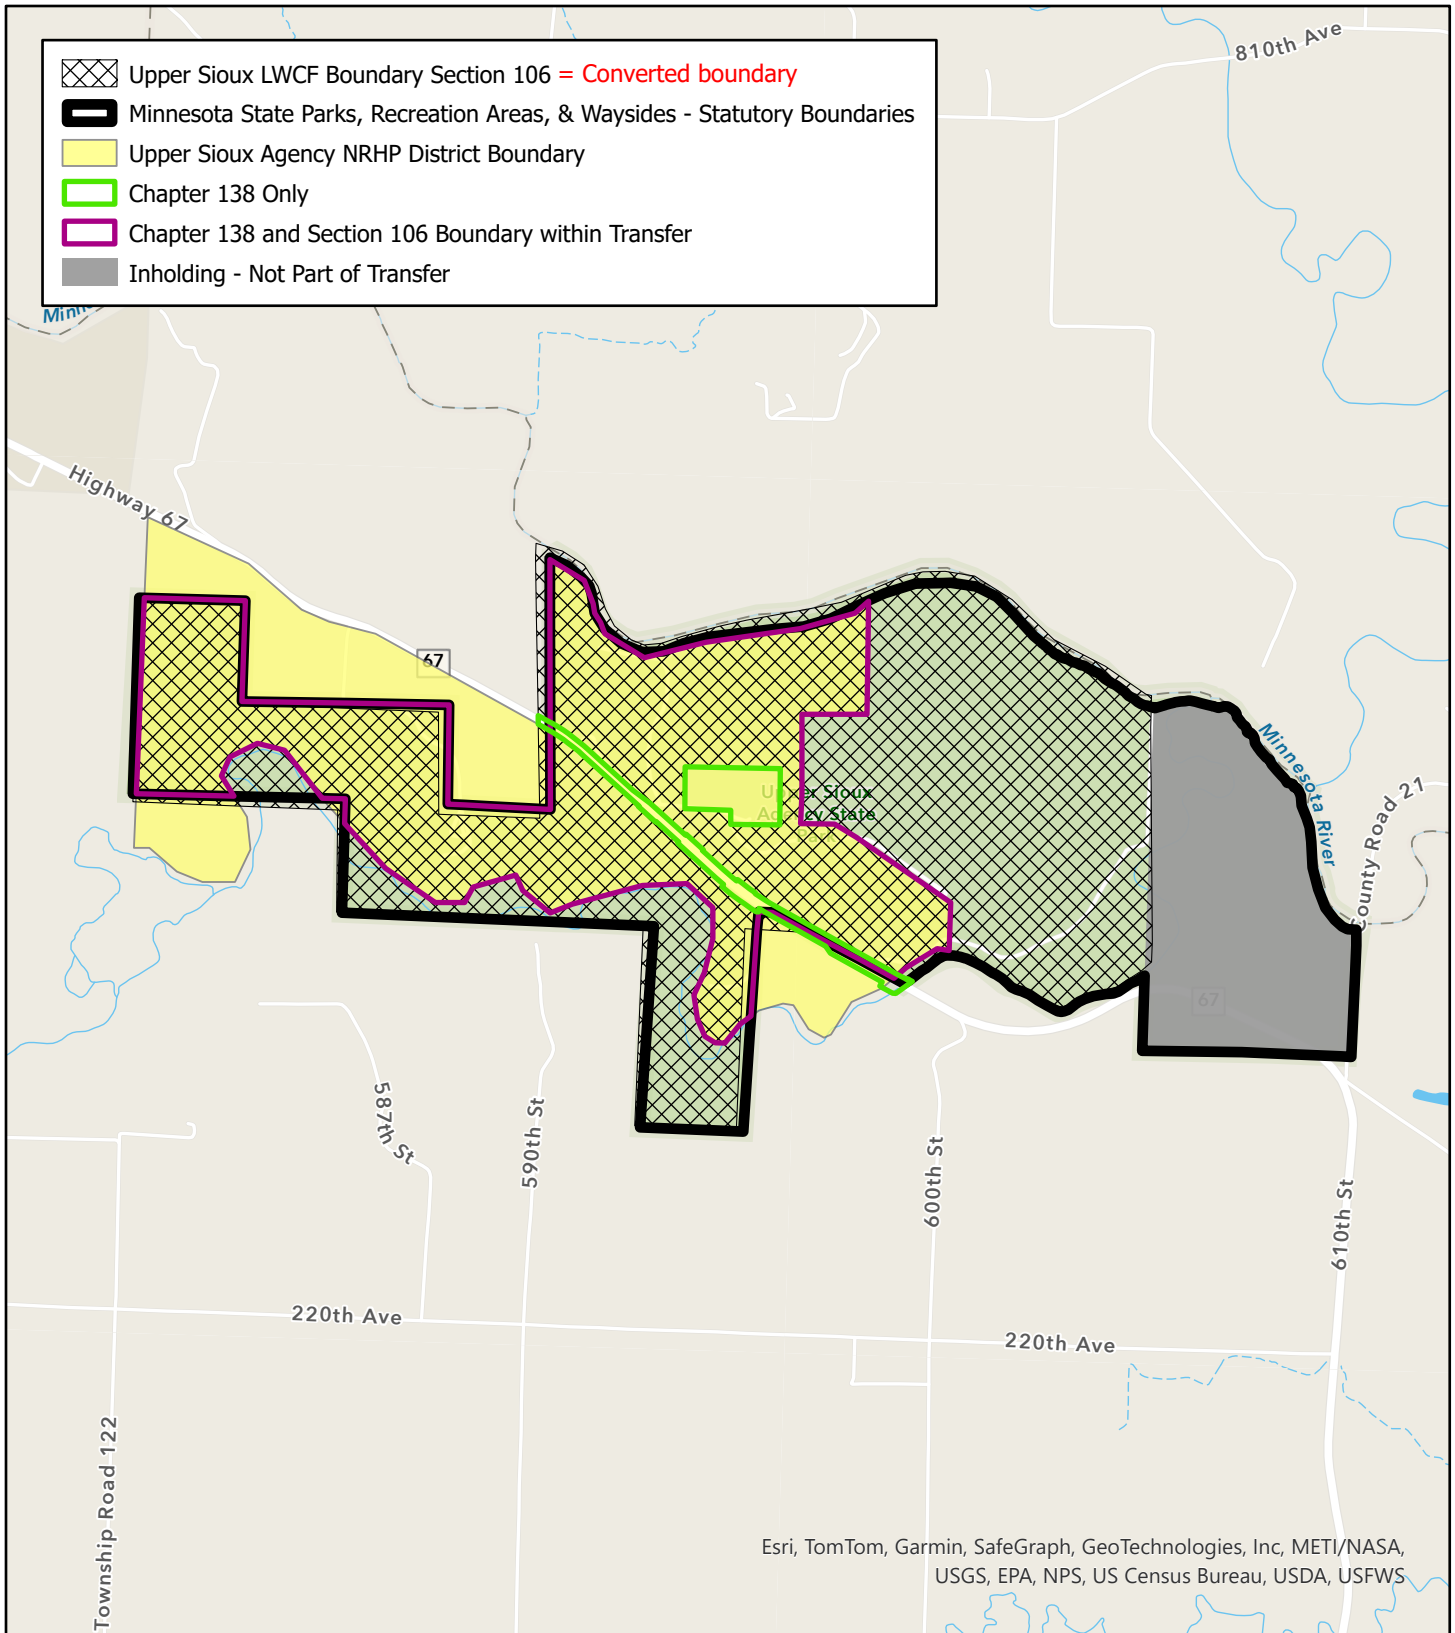

Transfer Map - Upper Sioux Agency State Park

Minnesota Department of Natural Resources
 Parks and Trails
 500 Lafayette Rd
 Saint Paul, MN 55155

Delete: 1,026.38 acres
 Remaining: 0 acres